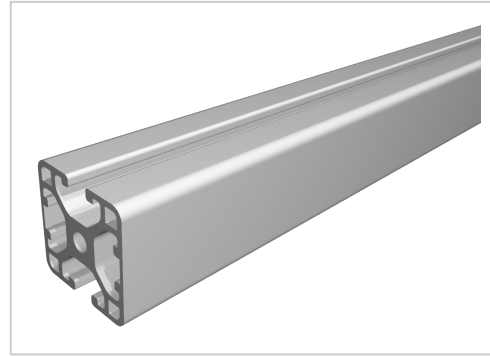

Profile 6 30x30 2N180 light, natural

Product number PI-3130 SN6000
Weight 5.76kg
Length 6000mm

Product description

The profiles 6 light with closed grooves are suitable for weight-optimised assemblies of all kinds. With the closed groove side, visually appealing and low-maintenance constructions can be realised. The grooves and the core holes of the profiles 6 are designed for M6 screws.

Delivery length 6030 mm

Product properties

Material Al Mg Si 0.5 F25, artificially aged
Anodised E6EV1 10-15 µm silver
Tolerances EN 12020-2
Compatible with item
Nutauszugskraft F=500 N
Breite Profil 30 mm
Höhe Profil 30 mm
Series Series 6
Delivery unit Rods
Contour Square
Profile length 6000 mm bar
Execution light
Size 30x30 mm
Groove shape 2 sides closed 180°
Colour natural