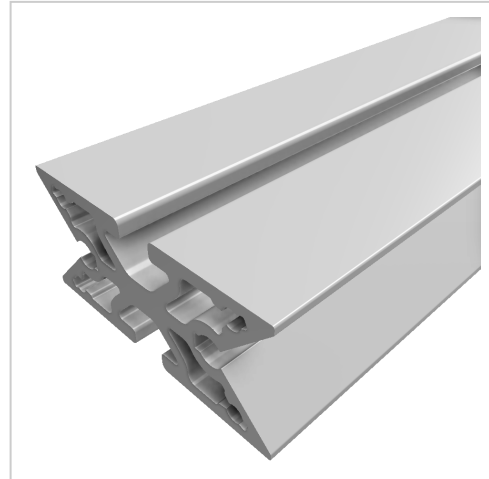

Profile 8 80x40, natural

Product number PI-1422 SN6000
Weight 15.84kg
Length 6000mm

Product description

Profiles 8 are suitable for a wide range of assemblies. The grooves and the core holes of the profiles 8 are designed for M8 screws.

Delivery length 6030 mm

Product properties

Part type Telescopes
Breite Profil 80 mm
Höhe Profil 40 mm
Delivery unit Rods
Series Series 8
Profile length 6000 mm bar
Groove shape 4 sides closed
Colour natural
Execution heavy
Size 80x40 mm