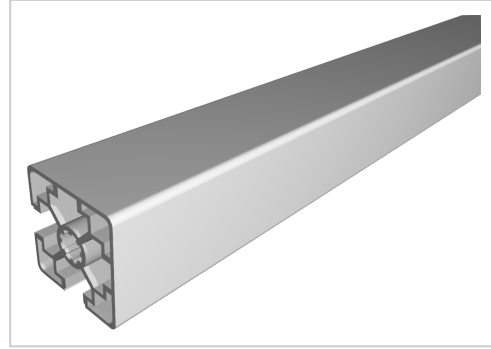

Profile 45x45 2N90° light natural-10

Product number	PB-1225 SN 2000
Weight	9.84kg
Length	6000mm

Product description

The profiles in pitch 45 with groove 10 are suitable for assemblies of all kinds. Due to the different profile geometries, the material requirements can be adapted to the application. The grooves are designed for M8 screws.
Delivery length 6030 mm

Compatible with Bosch 3 842 992 402

Product properties

Material	Al Mg Si 0.5 F25, artificially aged
Anodised	E6EV1 10-15 µm silver
Tolerances	EN 12020-2
Compatible with	Bosch
Nutauszugskraft	F=7.000 N
Breite Profil	45 mm
Höhe Profil	45 mm
Delivery unit	Rods
Series	Series 45-10
Profile length	2000 mm bar
Contour	Square
Execution	light
Colour	natural
Modular dimension	Modular dimension 45
Size	45x45 mm
Groove shape	2 sides closed 90°