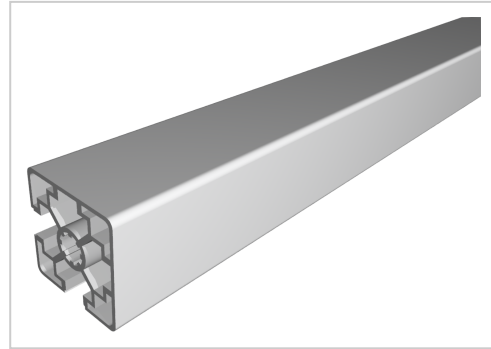

Profile 45x45 2N90° light natural-10

Product number PB-1225 SN 3000
Weight 9.84kg
Length 6000mm

Product description

The profiles in pitch 45 with groove 10 are suitable for assemblies of all kinds. Due to the different profile geometries, the material requirements can be adapted to the application. The grooves are designed for M8 screws.
Delivery length 6030 mm

Compatible with Bosch 3 842 992 402

Product properties

Material	Al Mg Si 0.5 F25, artificially aged
Anodised	E6EV1 10-15 µm silver
Tolerances	EN 12020-2
Compatible with	Bosch
Nutauszugskraft	F=7.000 N
Breite Profil	45 mm
Höhe Profil	45 mm
Delivery unit	Rods
Series	Series 45-10
Contour	Square
Execution	light
Profile length	3000 mm bar
Colour	natural
Modular dimension	Modular dimension 45
Size	45x45 mm
Groove shape	2 sides closed 90°