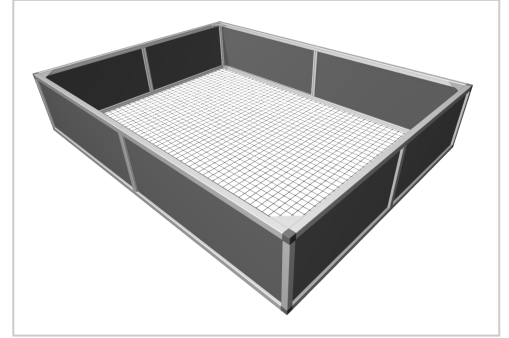

Raised bed aluline 200 x 150 cm | anthracite similar to RAL 9017 | 39 cm

Product number 1012471

Weight 40kg

Product description

Our aluminium raised bed - convenient, clever, high quality and maintenance-free. modern and smart design meets your demands

- 25 years of experience
- no foil necessary on the inside
- 30 x 30 mm anodised aluminium profiles
- weatherproof HPL panels in professional quality
- simple assembly system, quickly installed
- perfect for the demanding garden
- ergonomic working posture
- 30 x 30 mm anodised aluminium profiles
- never paint again

Product properties

Length 200 cm

Wide 150 cm

More images