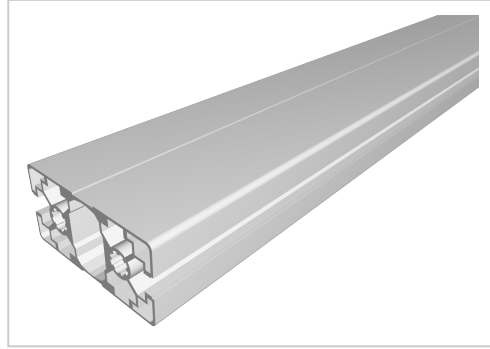

Profile 45x90 2N 180° light natural-10

Product number	PB-1260 SN6000
Weight	19.86kg
Length	6000mm

Product description

The profiles in pitch 45 with groove 10 are suitable for assemblies of all kinds. Due to the different profile geometries, the material requirements can be adapted to the application. The grooves are designed for M8 screws.

Compatible with Bosch 3 842 993 664

Product properties

Compatible with	Bosch
Nutauszugskraft	F=7.000 N
Breite Profil	90 mm
Höhe Profil	45 mm
Delivery unit	Rods
Series	Series 45-10
Profile length	6000 mm bar
Execution	light
Groove shape	2 sides closed 180°
Contour	Rectangular
Colour	natural
Size	45x90 mm
Modular dimension	Modular dimension 45