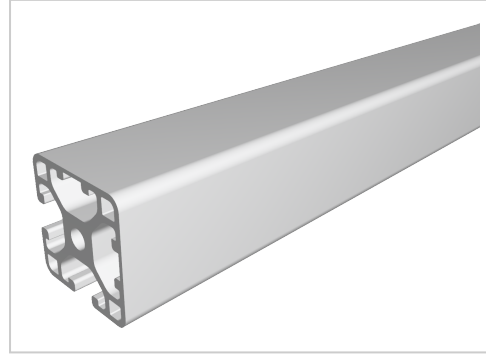

Profile 6 30x30 2N90 light, natural

Product number PI-3120 SN6000
Weight 5.76kg
Length 6000mm

Product description

The profiles 6 light with closed grooves are suitable for weight-optimised assemblies of all kinds. With the closed groove side, visually appealing and low-maintenance constructions can be realised. The grooves and the core holes of the profiles 6 are designed for M6 screws.

Delivery length 6030 mm

Product properties

Material Al Mg Si 0.5 F25, artificially aged
Anodised E6EV1 10-15 µm silver
Tolerances EN 12020-2
Nutauszugskraft F=500 N
Breite Profil 30 mm
Höhe Profil 30 mm
Series Series 6
Delivery unit Rods
Contour Square
Profile length 6000 mm bar
Execution light
Size 30x30 mm
Colour natural
Groove shape 2 sides closed 90°