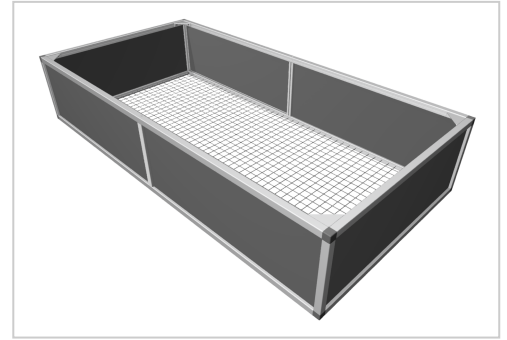

Raised bed aluline 200 x 100 cm | anthracite similar to RAL 9017 | 39 cm

Product number 1012466

Weight 40kg

Product description

Our aluminium raised bed - convenient, clever, high quality and maintenance-free. modern and smart design meets your demands

- 25 years of experience
- no foil necessary on the inside
- 30 x 30 mm anodised aluminium profiles
- weatherproof HPL panels in professional quality
- simple assembly system, quickly installed
- perfect for the demanding garden
- ergonomic working posture
- 30 x 30 mm anodised aluminium profiles
- never paint again

Product properties

Length 200 cm

Wide 100 cm

More images