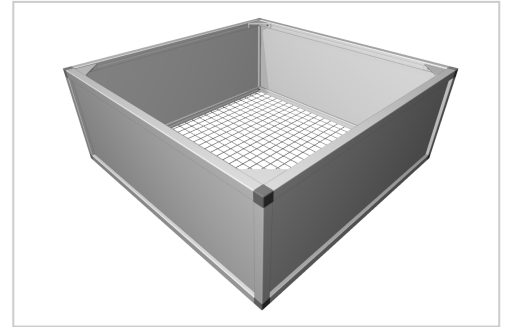

# Raised bed aluline 100 x 100 cm | silver similar to RAL 7035 | 39 cm

**Product number** 1012481

**Weight** 40kg

## Product description

Our aluminium raised bed - convenient, clever, high quality and maintenance-free. modern and smart design meets your demands

- 25 years of experience
- no foil necessary on the inside
- 30 x 30 mm anodised aluminium profiles
- weatherproof HPL panels in professional quality
- simple assembly system, quickly installed
- perfect for the demanding garden
- ergonomic working posture
- 30 x 30 mm anodised aluminium profiles
- never paint again

## Product properties

**Wide** 100 cm

**Length** 100 cm