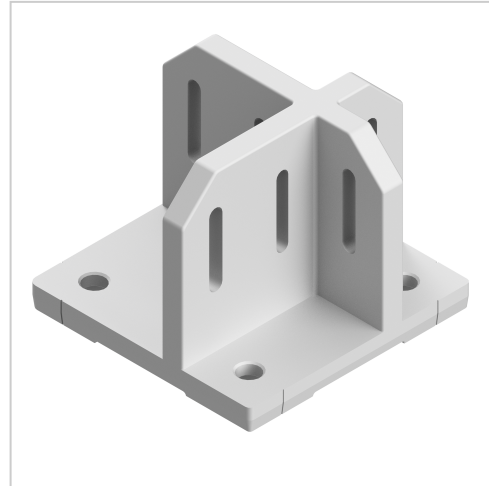

Foot Console 45/90-150

Product number ZB-1317

Weight 1.083kg

Product description

The posts consoles and Fundametwinkel serve to hold the post of a safety fence. The anchorage on the ground via ground mounting kits.

Product properties

Compatible with Bosch

Part type levelling feet

Series Series 45-10

More images