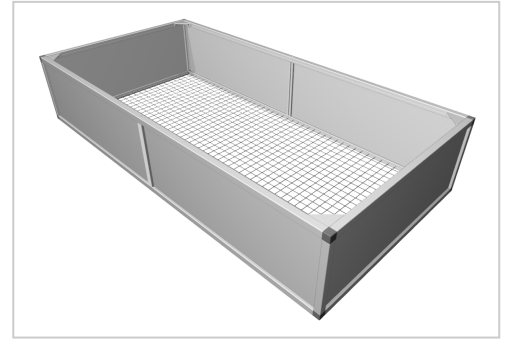

# Raised bed aluline 200 x 100 cm | silver similar to RAL 7035 | 39 cm

**Product number** 1012467

**Weight** 40kg

## Product description

Our aluminium raised bed - convenient, clever, high quality and maintenance-free. modern and smart design meets your demands

- 25 years of experience
- no foil necessary on the inside
- 30 x 30 mm anodised aluminium profiles
- weatherproof HPL panels in professional quality
- simple assembly system, quickly installed
- perfect for the demanding garden
- ergonomic working posture
- 30 x 30 mm anodised aluminium profiles
- never paint again

## Product properties

**Length** 200 cm

**Wide** 100 cm