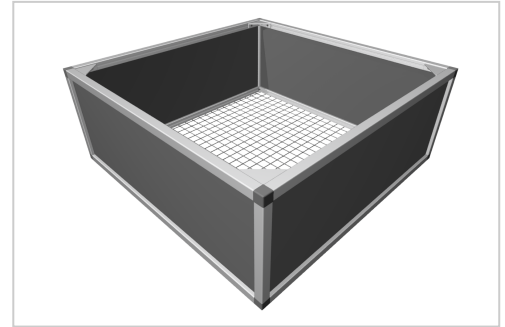

Raised bed aluline 100 x 100 cm | anthracite similar to RAL 9017 | 39 cm

Product number 1012480

Weight 40kg

Product description

Our aluminium raised bed - convenient, clever, high quality and maintenance-free. modern and smart design meets your demands

- 25 years of experience
- no foil necessary on the inside
- 30 x 30 mm anodised aluminium profiles
- weatherproof HPL panels in professional quality
- simple assembly system, quickly installed
- perfect for the demanding garden
- ergonomic working posture
- 30 x 30 mm anodised aluminium profiles
- never paint again

Product properties

Wide 100 cm

Length 100 cm

More images