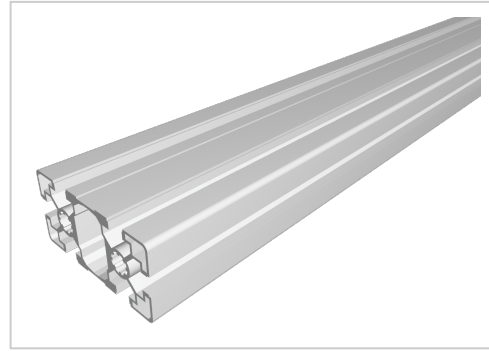

Profile 45x90 light natural-10

Product number PB-1245 SN3000

Weight 9.207kg

Length 3000mm

Product description

The profiles in pitch 45 with groove 10 are suitable for assemblies of all kinds. Due to the different profile geometries, the material requirements can be adapted to the application. The grooves are designed for M8 screws.

Delivery length 6030 mm

Compatible with Bosch 3 842 992 432

Product properties

Compatible with	Bosch
Nutauszugskraft	F=7.000 N
Breite Profil	90 mm
Höhe Profil	45 mm
Groove shape	Open grooves
Delivery unit	Rods
Series	Series 45-10
Execution	light
Contour	Rectangular
Profile length	3000 mm bar
Size	45x90 mm
Modular dimension	Modular dimension 45