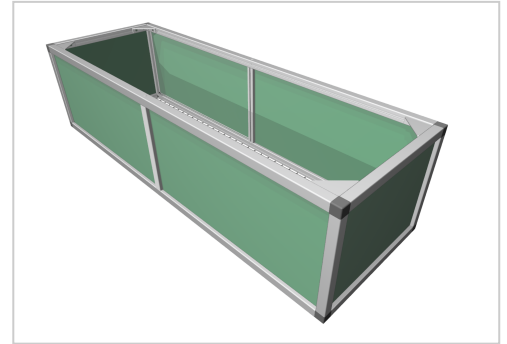

Raised bed aluline 150 x 50 cm | green | 39 cm

Product number 1012485

Weight 40kg

Product description

Our aluminium raised bed - convenient, clever, high quality and maintenance-free. modern and smart design meets your demands

- 25 years of experience
- no foil necessary on the inside
- 30 x 30 mm anodised aluminium profiles
- weatherproof HPL panels in professional quality
- simple assembly system, quickly installed
- perfect for the demanding garden
- ergonomic working posture
- 30 x 30 mm anodised aluminium profiles
- never paint again

Product properties

Wide 50 cm

Length 150 cm

More images