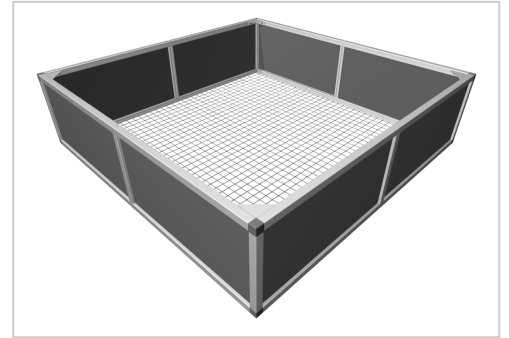

Raised bed aluline 150 x 150 cm | anthracite similar to RAL 9017 | 39 cm

Product number 1012489

Weight 40kg

Product description

Our aluminium raised bed - convenient, clever, high quality and maintenance-free. modern and smart design meets your demands

- 25 years of experience
- no foil necessary on the inside
- 30 x 30 mm anodised aluminium profiles
- weatherproof HPL panels in professional quality
- simple assembly system, quickly installed
- perfect for the demanding garden
- ergonomic working posture
- 30 x 30 mm anodised aluminium profiles
- never paint again

Product properties

Length 150 cm

Wide 150 cm

More images