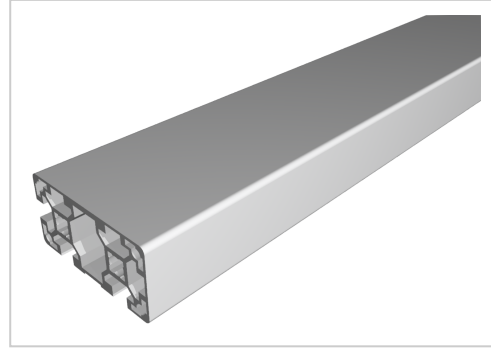

## Profile 40x80 3N90° light natural-10

<b>Product number</b>	PB-1175 SN6000
<b>Weight</b>	31.35kg
<b>Length</b>	6000mm

### Product description

The profiles in pitch 40 with groove 10 are suitable for assemblies of all kinds. Due to the different profile geometries, the material requirements can be adapted to the application. The grooves are designed for M8 screws.  
Delivery length 6030 mm

### Product properties

<b>Compatible with</b>	Bosch
<b>Nutauszugskraft</b>	F=7.000 N
<b>Breite Profil</b>	80 mm
<b>Höhe Profil</b>	40 mm
<b>Delivery unit</b>	Rods
<b>Profile length</b>	6000 mm bar
<b>Modular dimension</b>	Modular dimension 40
<b>Execution</b>	light
<b>Contour</b>	Rectangular
<b>Series</b>	Series 40-10
<b>Colour</b>	natural
<b>Size</b>	80x40 mm
<b>Groove shape</b>	2 sides closed 90°