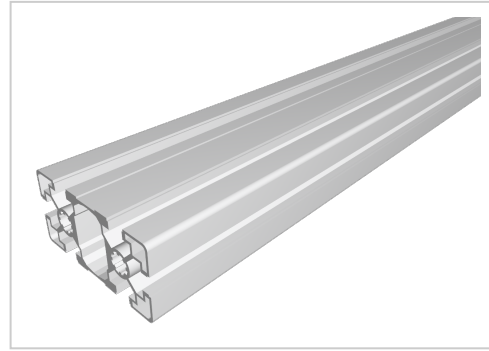

Profile 45x90 light natural-10

Product number PB-1245 SN2000
Weight 6.132kg
Length 2000mm

Product description

The profiles in pitch 45 with groove 10 are suitable for assemblies of all kinds. Due to the different profile geometries, the material requirements can be adapted to the application. The grooves are designed for M8 screws.
Delivery length 6030 mm

Compatible with Bosch 3 842 992 432

Product properties

Material	Al Mg Si 0.5 F25, artificially aged
Anodised	E6EV1 10-15 µm silver
Tolerances	EN 12020-2
Compatible with	Bosch
Nutauszugskraft	F=7.000 N
Breite Profil	90 mm
Höhe Profil	45 mm
Groove shape	Open grooves
Delivery unit	Rods
Series	Series 45-10
Profile length	2000 mm bar
Execution	light
Size	45x90 mm
Modular dimension	Modular dimension 45