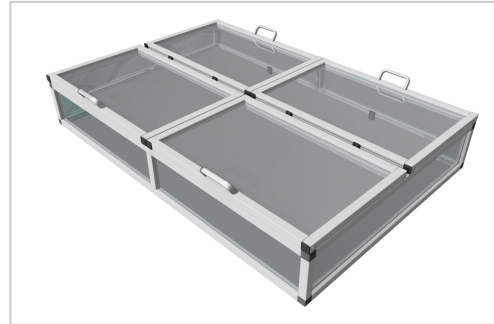

Cold Frame Top aluline 150 x 100 cm

Product number 1012572

Weight 40kg

Product description

You want your raised bed with our cold frame top, no problem with our tops

- easy to put on and screw on with brackets folding
- with ergonomic handles and set-up supports
- modern and smart design meets your requirements
- 25 years of experience
- 30 x 30 mm anodised aluminium profiles
- UV-resistant double-webbed sheets with 10-year manufacturer's guarantee
- 30 x 30 mm anodised aluminium profiles
- high-strength hinges
- Mechanical engineering quality

Product properties

Wide 100 cm

Length 150 cm

More images