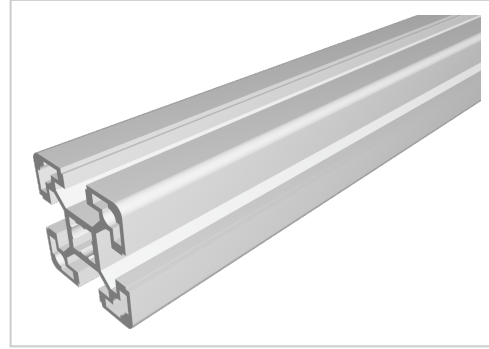

Profile 40x40 light natural-10

Product number PB-1110 SN3000
Weight 4.488kg
Length 3000mm

Product description

The profiles in pitch 40 with groove 10 are suitable for assemblies of all kinds. Due to the different profile geometries, the material requirements can be adapted to the application. The grooves are designed for M8 screws.
Delivery length 3000 mm

Compatible with Bosch 3 842 993 424

Product properties

Compatible with	Bosch
Nutauszugskraft	F=7.000 N
Breite Profil	40 mm
Höhe Profil	40 mm
Groove shape	Open grooves
Delivery unit	Rods
Contour	Square
Modular dimension	Modular dimension 40
Execution	light
Size	40x40 mm
Profile length	3000 mm bar
Series	Series 40-10
Colour	natural