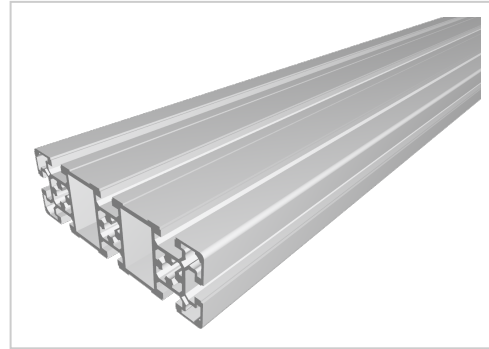

Profile 50x150 light natural-10

Product number	PB-1322 SN6000
Weight	40.074kg
Length	6000mm

Product description

The profiles in pitch 50 with groove 10 are suitable for assemblies of all kinds. Due to the different profile geometries, the material requirements can be adapted to the application. The grooves are designed for M8 screws.
Delivery length 6030 mm

Compatible with Bosch 3 842 993 196

Product properties

Compatible with	Bosch
Nutauszugskraft	F=7.000 N
Breite Profil	50 mm
Höhe Profil	150 mm
Groove shape	Open grooves
Delivery unit	Rods
Profile length	6000 mm bar
Execution	light
Contour	Rectangular
Series	Series 50-10
Colour	natural
Modular dimension	Modular dimension 50
Size	50x150 mm