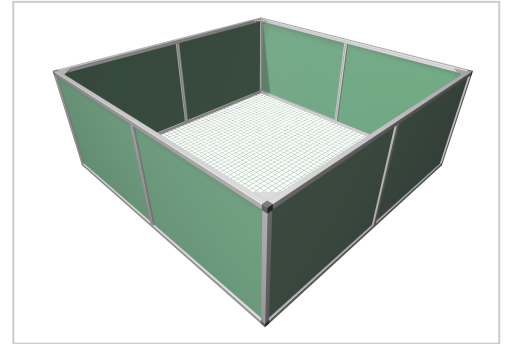

# Raised bed aluline 200 x 200 cm | 77 cm | green

**Product number** 1012435

**Weight** 40kg

## Product description

Our aluminium raised bed - convenient, clever, high quality and maintenance-free. modern and smart design meets your demands

- 25 years of experience
- no foil necessary on the inside
- 30 x 30 mm anodised aluminium profiles
- weatherproof HPL panels in professional quality
- simple assembly system, quickly installed
- perfect for the demanding garden
- ergonomic working posture
- 30 x 30 mm anodised aluminium profiles
- never paint again

## Product properties

**Length** 200 cm

**Wide** 200 cm