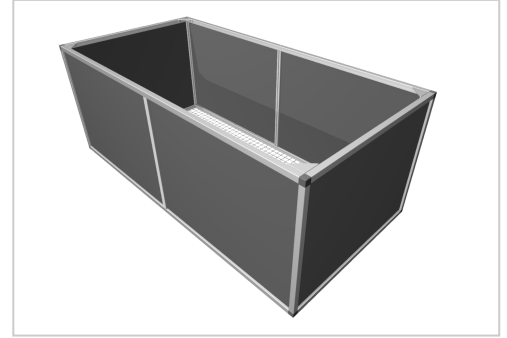

Raised bed aluline 200 x 100 cm | 77 cm | anthracite similar to RAL 9017

Product number 1012436

Weight 40kg

Product description

Our aluminium raised bed - convenient, clever, high quality and maintenance-free. modern and smart design meets your demands

- 25 years of experience
- no foil necessary on the inside
- 30 x 30 mm anodised aluminium profiles
- weatherproof HPL panels in professional quality
- simple assembly system, quickly installed
- perfect for the demanding garden
- ergonomic working posture
- 30 x 30 mm anodised aluminium profiles
- never paint again

Product properties

Length 200 cm

Wide 100 cm

More images