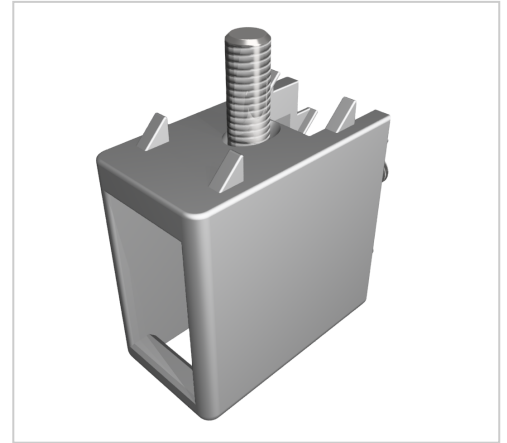

# Corner-Fastening Set Clamp-Profile 8 32x18

**Product number** VI-1057

**Weight** 0.055kg

## Product description

For building a smooth-running sliding door with the 32x18 clamping profile. Connector and roller guide in one component  
Compatible with item0.0.494.73

## Product properties

**Compatible with** item

**Colour** Alu natural

**Series** Series 8

**Connector type** Clamp profile connectors