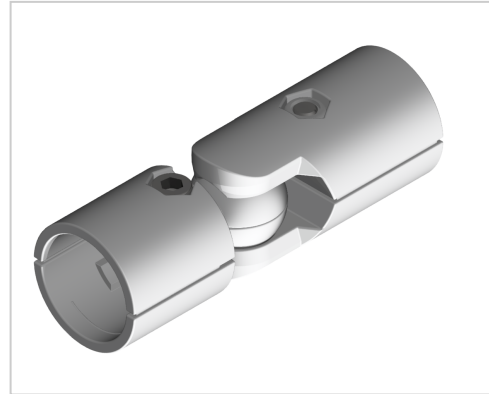

Ball Butt ConnectorSet D28

Product number ZL-1255

Weight 0.15kg

Product description

For connecting 2 round tube profiles with outer diameter \varnothing 28 with anti-twist device

Product properties

Compatible with Bosch
Series B- LPS Lean Production
Connector type D-28 Connector
Part type Connector
Material GD-Al, natur
Lean system type D28 Aluminium B kit system

More images