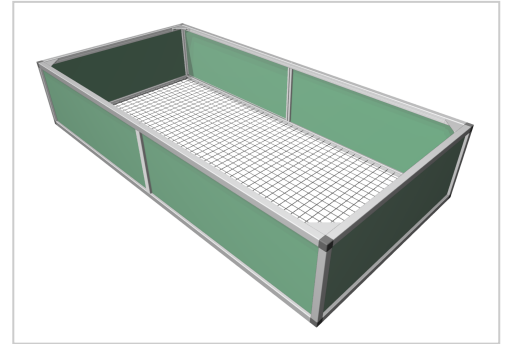

Raised bed aluline 200 x 100 cm | 77 cm | green

Product number 1012437

Weight 40kg

Product description

Our aluminium raised bed - convenient, clever, high quality and maintenance-free. modern and smart design meets your demands

- 25 years of experience
- no foil necessary on the inside
- 30 x 30 mm anodised aluminium profiles
- weatherproof HPL panels in professional quality
- simple assembly system, quickly installed
- perfect for the demanding garden
- ergonomic working posture
- 30 x 30 mm anodised aluminium profiles
- never paint again

Product properties

Length 200 cm

Wide 100 cm

More images