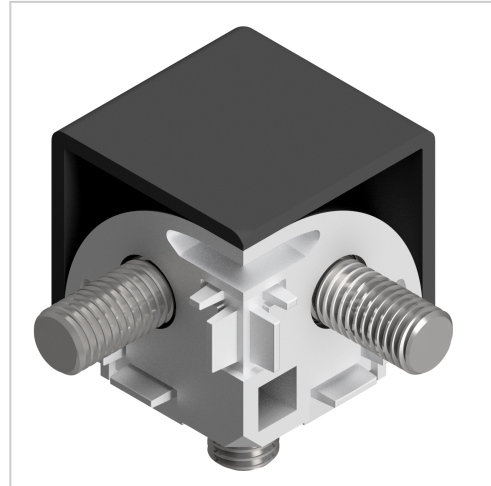

3-way Connection Set 45, black-10

Product number VB-3310

Weight 0.23kg

Product description

Connecting sets enable the construction of visually appealing 3D room corners with 3 profiles or a corner angle with 2 profiles. A thread must be drilled into the end face of the corner profiles.

Product properties

Compatible with	Bosch
Part type	Connector
Colour	black
Connector type	Corner connectors
Series	Series 45-10
Modular dimension	Modular dimension 45

More images