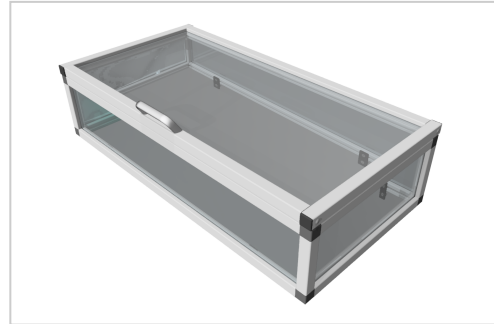

Cold Frame Top aluline 100 x 150 cm

Product number 1012569

Weight 4kg

Product description

You want your raised bed with our cold frame top, no problem with our tops

- easy to put on and screw on with brackets folding
- with ergonomic handles and set-up supports
- modern and smart design meets your requirements
- 25 years of experience
- 30 x 30 mm anodised aluminium profiles
- UV-resistant double-webbed sheets with 10-year manufacturer's guarantee
- 30 x 30 mm anodised aluminium profiles
- high-strength hinges
- Mechanical engineering quality

Product properties

Wide 50 cm

Length 100 cm

More images