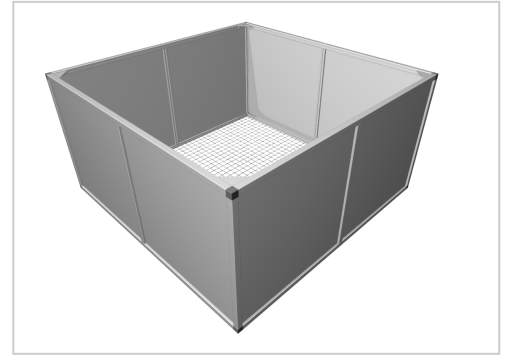

# Raised bed aluline 150 x 150 cm | 77 cm | silver similar to RAL 7035

**Product number** 1012460

**Weight** 40kg

## Product description

Our aluminium raised bed - convenient, clever, high quality and maintenance-free. modern and smart design meets your demands

- 25 years of experience
- no foil necessary on the inside
- 30 x 30 mm anodised aluminium profiles
- weatherproof HPL panels in professional quality
- simple assembly system, quickly installed
- perfect for the demanding garden
- ergonomic working posture
- 30 x 30 mm anodised aluminium profiles
- never paint again

## Product properties

**Length** 150 cm

**Wide** 150 cm