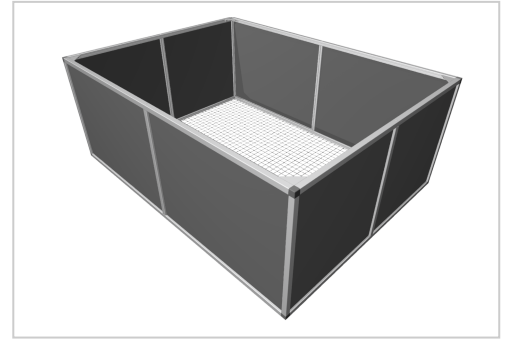

# Raised bed aluline 200 x 150 cm | 77 cm | anthracite similar to RAL 9017

**Product number** 1012440

**Weight** 40kg

## Product description

Our aluminium raised bed - convenient, clever, high quality and maintenance-free. modern and smart design meets your demands

- 25 years of experience
- no foil necessary on the inside
- 30 x 30 mm anodised aluminium profiles
- weatherproof HPL panels in professional quality
- simple assembly system, quickly installed
- perfect for the demanding garden
- ergonomic working posture
- 30 x 30 mm anodised aluminium profiles
- never paint again

## Product properties

**Length** 200 cm

**Wide** 150 cm