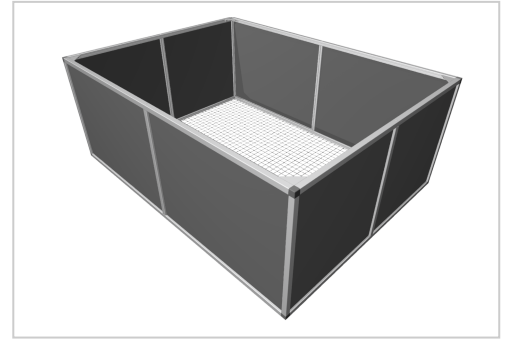

Raised bed aluline 200 x 150 cm | 77 cm | anthracite similar to RAL 9017

Product number 1012440

Weight 40kg

Product description

Our aluminium raised bed - convenient, clever, high quality and maintenance-free. modern and smart design meets your demands

- 25 years of experience
- no foil necessary on the inside
- 30 x 30 mm anodised aluminium profiles
- weatherproof HPL panels in professional quality
- simple assembly system, quickly installed
- perfect for the demanding garden
- ergonomic working posture
- 30 x 30 mm anodised aluminium profiles
- never paint again

Product properties

Length 200 cm

Wide 150 cm

More images