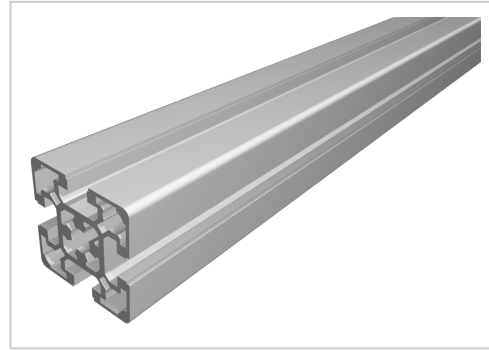

Profile 50x50 light natural-10

Product number PB-1310 SN6000

Weight 15.42kg

Length 6000mm

Product description

The profiles in pitch 50 with groove 10 are suitable for assemblies of all kinds. Due to the different profile geometries, the material requirements can be adapted to the application. The grooves are designed for M8 screws.

Delivery length 6030 mm

Compatible with Bosch 3 842 993 156

Product properties

Compatible with	Bosch
Nutauszugskraft	F=7.000 N
Groove shape	Open grooves
Delivery unit	Rods
Contour	Square
Profile length	6000 mm bar
Execution	light
Series	Series 50-10
Colour	natural
Modular dimension	Modular dimension 50
Size	50x50 mm