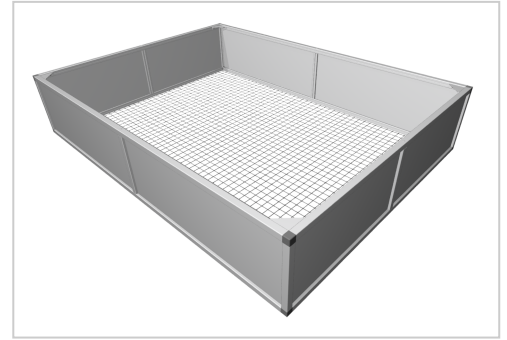

Raised bed aluline 200 x 150 cm | silver similar to RAL 7035 | 39 cm

Product number 1012472

Weight 40kg

Product description

Our aluminium raised bed - convenient, clever, high quality and maintenance-free. modern and smart design meets your demands

- 25 years of experience
- no foil necessary on the inside
- 30 x 30 mm anodised aluminium profiles
- weatherproof HPL panels in professional quality
- simple assembly system, quickly installed
- perfect for the demanding garden
- ergonomic working posture
- 30 x 30 mm anodised aluminium profiles
- never paint again

Product properties

Length 200 cm

Wide 150 cm

More images