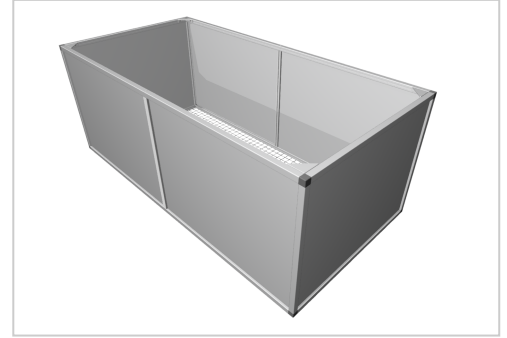

Raised bed aluline 200 x 100 cm | 77 cm | silver similar to RAL 7035

Product number 1012438

Weight 40kg

Product description

Our aluminium raised bed - convenient, clever, high quality and maintenance-free. modern and smart design meets your demands

- 25 years of experience
- no foil necessary on the inside
- 30 x 30 mm anodised aluminium profiles
- weatherproof HPL panels in professional quality
- simple assembly system, quickly installed
- perfect for the demanding garden
- ergonomic working posture
- 30 x 30 mm anodised aluminium profiles
- never paint again

Product properties

Length 200 cm

Wide 100 cm

More images