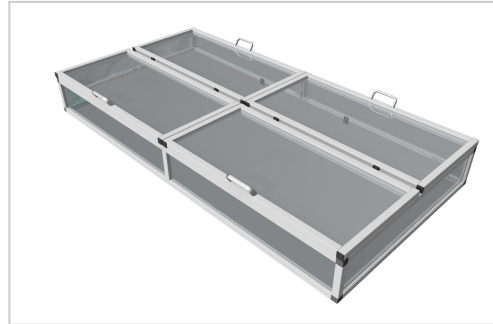

Cold Frame Top aluline 200 x 100 cm

Product number 1012566

Weight 40kg

Product description

You want your raised bed with our cold frame top, no problem with our tops

- easy to put on and screw on
- with brackets folding with ergonomic handles and set-up supports
- modern and smart design meets your requirements
- 25 years of experience
- 30 x 30 mm anodised aluminium profiles
- UV-resistant double-webbed sheets with 10-year manufacturer's guarantee
- 30 x 30 mm anodised aluminium profiles high-strength hinges
- Mechanical engineering quality

Product properties

Length 200 cm

Wide 100 cm

More images