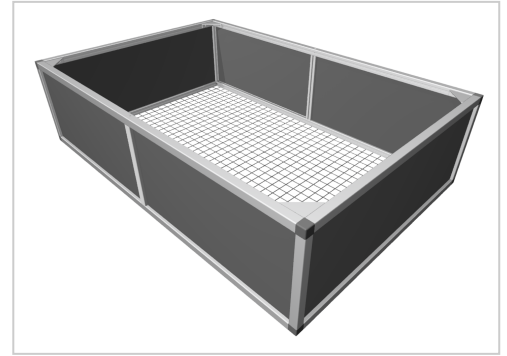

# Raised bed aluline 150 x 100 cm | anthracite similar to RAL 9017 | 39 cm

**Product number** 1012486

**Weight** 40kg

## Product description

Our aluminium raised bed - convenient, clever, high quality and maintenance-free. modern and smart design meets your demands

- 25 years of experience
- no foil necessary on the inside
- 30 x 30 mm anodised aluminium profiles
- weatherproof HPL panels in professional quality
- simple assembly system, quickly installed
- perfect for the demanding garden
- ergonomic working posture
- 30 x 30 mm anodised aluminium profiles never paint again

## Product properties

**Wide** 100 cm

**Length** 150 cm