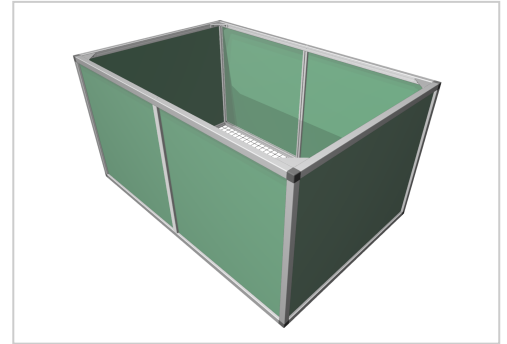

Raised bed aluline 150 x 100 cm | 77 cm | green

Product number 1012458

Weight 40kg

Product description

Our aluminium raised bed - convenient, clever, high quality and maintenance-free. modern and smart design meets your demands

- 25 years of experience
- no foil necessary on the inside
- 30 x 30 mm anodised aluminium profiles
- weatherproof HPL panels in professional quality
- simple assembly system, quickly installed
- perfect for the demanding garden
- ergonomic working posture
- 30 x 30 mm anodised aluminium profiles never paint again

Product properties

Wide 100 cm

Length 150 cm

More images