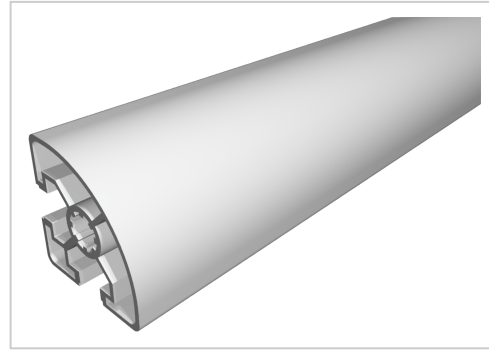

Profile 45x45 R light natural-10

Product number PB-1255 SN6000

Weight 7.62kg

Length 6000mm

Product description

The profiles in pitch 45 with groove 10 are suitable for assemblies of all kinds. Due to the different profile geometries, the material requirements can be adapted to the application. The grooves are designed for M8 screws.

Compatible with Bosch 3 842 992 897

Product properties

Material	Al Mg Si 0.5 F25, artificially aged
Anodised	E6EV1 10-15 µm silver
Tolerances	EN 12020-2
Compatible with	Bosch
Breite Profil	45 mm
Höhe Profil	45 mm
Delivery unit	Rods
Series	Series 45-10
Profile length	6000 mm bar
Execution	light
Contour	Round
Colour	natural
Modular dimension	Modular dimension 45
Size	45x45 mm