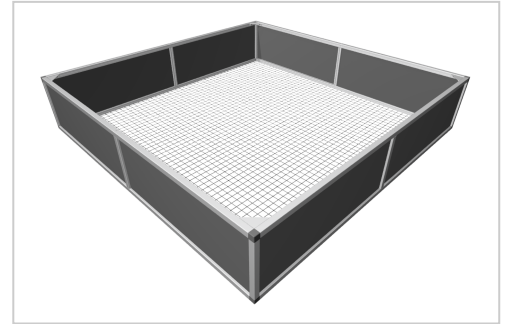

Raised bed aluline 200 x 200 cm | anthracite similar to RAL 9017 | 39 cm

Product number 1012474

Weight 40kg

Product description

Our aluminium raised bed - convenient, clever, high quality and maintenance-free. modern and smart design meets your demands

- 25 years of experience
- no foil necessary on the inside
- 30 x 30 mm anodised aluminium profiles
- weatherproof HPL panels in professional quality
- simple assembly system, quickly installed
- perfect for the demanding garden
- ergonomic working posture
- 30 x 30 mm anodised aluminium profiles
- never paint again

Product properties

Length 200 cm

Wide 200 cm

More images