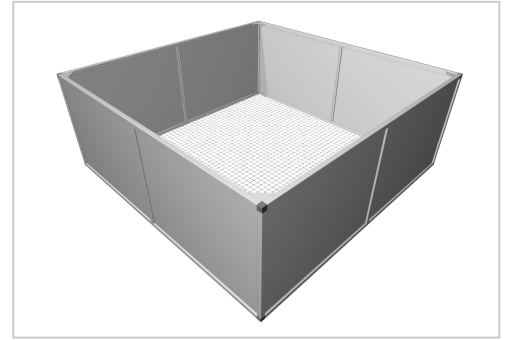

Raised bed aluline 200 x 200 cm | 77 cm | silver similar to RAL 7035

Product number 1012444

Weight 40kg

Product description

Our aluminium raised bed - convenient, clever, high quality and maintenance-free. modern and smart design meets your demands

- 25 years of experience
- no foil necessary on the inside
- 30 x 30 mm anodised aluminium profiles
- weatherproof HPL panels in professional quality
- simple assembly system, quickly installed
- perfect for the demanding garden
- ergonomic working posture
- 30 x 30 mm anodised aluminium profiles
- never paint again

Product properties

Length 200 cm

Wide 200 cm

More images