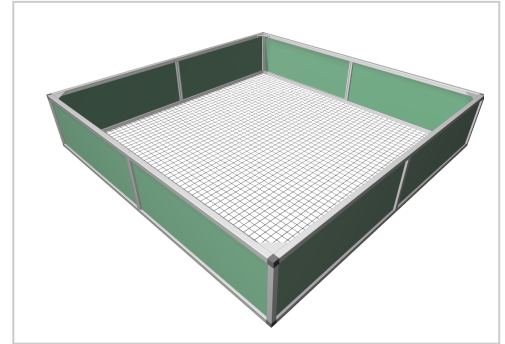

Raised bed aluline 200 x 200 cm | green | 39 cm

Product number 1012476

Weight 40kg

Product description

Our aluminium raised bed - convenient, clever, high quality and maintenance-free. modern and smart design meets your demands

- 25 years of experience
- no foil necessary on the inside
- 30 x 30 mm anodised aluminium profiles
- weatherproof HPL panels in professional quality
- simple assembly system, quickly installed
- perfect for the demanding garden
- ergonomic working posture
- 30 x 30 mm anodised aluminium profiles
- never paint again

Product properties

Length 200 cm

Wide 200 cm

More images