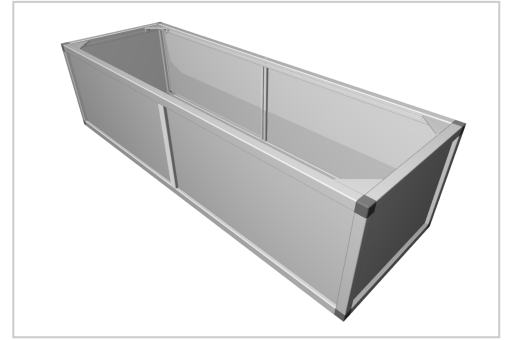

Raised bed aluline 150 x 50 cm | silver similar to RAL 7035 | 39 cm

Product number 1012484

Weight 40kg

Product description

Our aluminium raised bed - convenient, clever, high quality and maintenance-free. modern and smart design meets your demands

- 25 years of experience
- no foil necessary on the inside
- 30 x 30 mm anodised aluminium profiles
- weatherproof HPL panels in professional quality
- simple assembly system, quickly installed
- perfect for the demanding garden
- ergonomic working posture
- 30 x 30 mm anodised aluminium profiles
- never paint again

Product properties

Wide 50 cm

Length 150 cm

More images