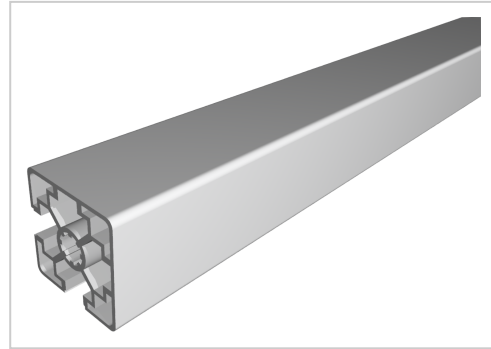

Profile 45x45 2N90° light natural-10

Product number PB-1225 SN6000
Weight 9.84kg
Length 6000mm

Product description

The profiles in pitch 45 with groove 10 are suitable for assemblies of all kinds. Due to the different profile geometries, the material requirements can be adapted to the application. The grooves are designed for M8 screws.
Delivery length 6030 mm

Compatible with Bosch 3 842 992 402

Product properties

Material	Al Mg Si 0.5 F25, artificially aged
Anodised	E6EV1 10-15 µm silver
Tolerances	EN 12020-2
Compatible with	Bosch
Nutauszugskraft	F=7.000 N
Breite Profil	45 mm
Höhe Profil	45 mm
Delivery unit	Rods
Series	Series 45-10
Contour	Square
Profile length	6000 mm bar
Execution	light
Colour	natural
Modular dimension	Modular dimension 45
Size	45x45 mm
Groove shape	2 sides closed 90°