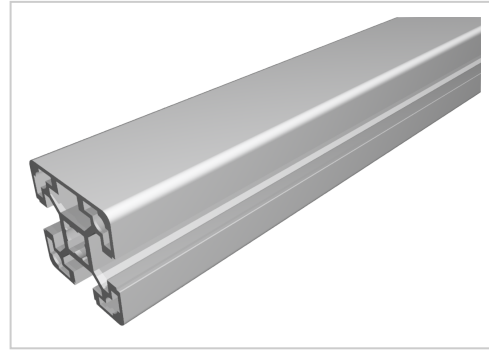

## Profile 40x40 3N light natural-10

**Product number** PB-1120 SN6000

**Weight** 9kg

**Length** 6000mm

### Product description

The profiles in pitch 40 with groove 10 are suitable for assemblies of all kinds. Due to the different profile geometries, the material requirements can be adapted to the application. The grooves are designed for M8 screws.

Delivery length 6030 mm

Compatible with Bosch 3 842 993 191

### Product properties

<b>Material</b>	Al Mg Si 0.5 F25, artificially aged
<b>Anodised</b>	E6EV1 10-15 µm silver
<b>Tolerances</b>	EN 12020-2
<b>Compatible with</b>	Bosch
<b>Nutauszugskraft</b>	F=7.000 N
<b>Breite Profil</b>	40 mm
<b>Höhe Profil</b>	40 mm
<b>Groove shape</b>	1 side closed
<b>Delivery unit</b>	Rods
<b>Contour</b>	Square
<b>Profile length</b>	6000 mm bar
<b>Modular dimension</b>	Modular dimension 40
<b>Execution</b>	light
<b>Size</b>	40x40 mm
<b>Series</b>	Series 40-10
<b>Colour</b>	natural