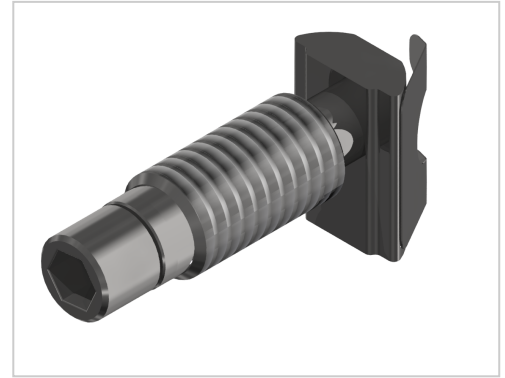

T- Matic Connector Set, bright zinc-plated-10

Product number VB-3037

Weight 0.032kg

Product description

Extremely fast and flexible connection without machining mechanical Universal and positive connection of all profiles in a series retrospectively in the groove moved. possible in an existing design retrofitting. Connector mounting only one profile,

Product properties

Profile processing	without profile machining
Compatible with	Bosch
Part type	Connector
suitable connector	Matching connector B10 40, Matching connector B10 40 80, Matching connector B10 45, Matching connector B10 45 90, Matching connector B10 45 90x90
Series	Series 60-10, Series 45-10, Series 50-10, Series 40-10
Execution	heavy
Material	Galvanized steel
Connector type	T-matic connectors