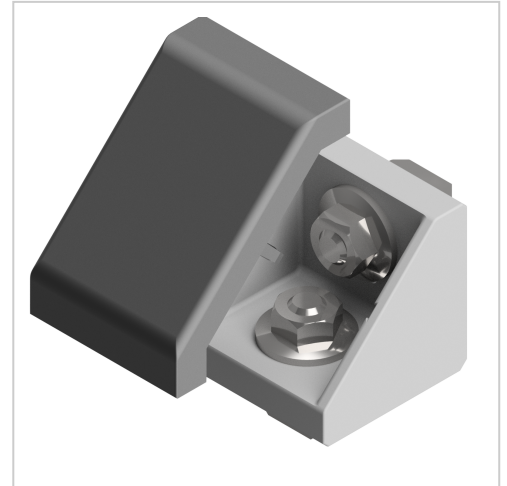

Angle Bracket Set 45x45 - 10 | white aluminium

Product number ZB-3095-W

Weight 0.112kg

Product description

Angles are a force-fit and processing wireless connection. These are also used as additional reinforcement of connections and as a fastener for attachments. Integral safety devices for fixing the profile are available. These are removed if necessary.

Product properties

Profile processing without profile machining

Compatible with Bosch

Part type Bracket

suitable connector Matching connector B10 45, Matching connector B10 45 90, Matching connector B10 45 90x90, Matching connector B10 45 light, Matching connector B10 45 90 light

Series Series 45-10

Angle bracket type Angle bracket AI

Modular dimension Modular dimension 45

Size 45x45 mm

More images