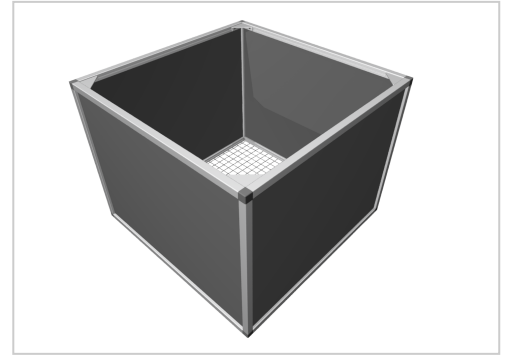

Raised bed aluline 100 x 100 cm | 77 cm | anthracite similar to RAL 9017

Product number 1012449

Weight 40kg

Product description

Our aluminium raised bed - convenient, clever, high quality and maintenance-free. modern and smart design meets your demands

- 25 years of experience
- no foil necessary on the inside
- 30 x 30 mm anodised aluminium profiles
- weatherproof HPL panels in professional quality
- simple assembly system, quickly installed
- perfect for the demanding garden
- ergonomic working posture
- 30 x 30 mm anodised aluminium profiles
- never paint again

Product properties

Wide 100 cm

Length 100 cm

More images