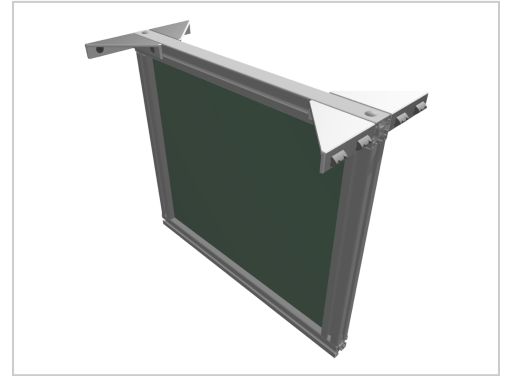

# Partition wall aluline 50 cm | green | 39 cm

**Product number** 1012514

## Product description

You want to divide your raised bed, no problem with our partitions

- installation in a flexible position in the bed by mounting with angles
- modern and smart design meets your requirements
- 25 years of experience
- 30 x 30 mm anodised aluminium profiles weatherproof HPL panels in professional quality
- 30 x 30 mm anodised aluminium profiles
- never paint again

## Product properties

**Length** 50 cm