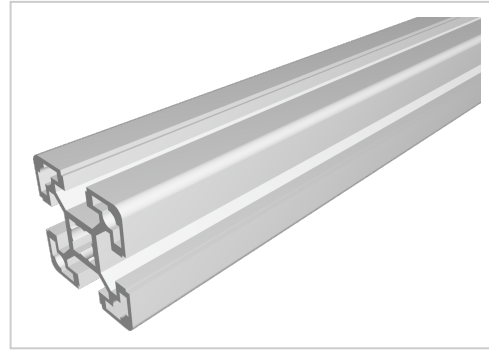

## Profile 40x40 light natural-10

**Product number** PB-1110 SN6000  
**Weight** 8.976kg  
**Length** 6000mm

### Product description

The profiles in pitch 40 with groove 10 are suitable for assemblies of all kinds. Due to the different profile geometries, the material requirements can be adapted to the application. The grooves are designed for M8 screws.  
Delivery length 6030 mm

### Product properties

<b>Material</b>	Al Mg Si 0.5 F25, artificially aged
<b>Anodised</b>	E6EV1 10-15 µm silver
<b>Tolerances</b>	EN 12020-2
<b>Compatible with</b>	Bosch
<b>Nutauszugskraft</b>	F=7.000 N
<b>Breite Profil</b>	40 mm
<b>Höhe Profil</b>	40 mm
<b>Groove shape</b>	Open grooves
<b>Delivery unit</b>	Rods
<b>Contour</b>	Square
<b>Profile length</b>	6000 mm bar
<b>Modular dimension</b>	Modular dimension 40
<b>Execution</b>	light
<b>Size</b>	40x40 mm
<b>Series</b>	Series 40-10
<b>Colour</b>	natural