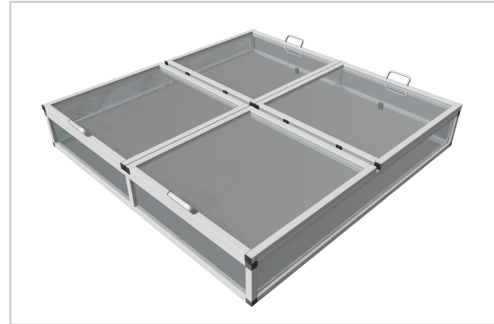

Cold Frame Top aluline 150 x 150 cm

Product number 1012573

Weight 40kg

Product description

You want your raised bed with our cold frame top, no problem with our tops

- easy to put on and screw on
- with brackets folding with ergonomic handles and set-up supports
- modern and smart design meets your requirements
- 25 years of experience
- 30 x 30 mm anodised aluminium profiles
- UV-resistant double-webbed sheets with 10-year manufacturer's guarantee
- 30 x 30 mm anodised aluminium profiles
- high-strength hinges
- Mechanical engineering quality

Product properties

Length 150 cm

Wide 150 cm

More images