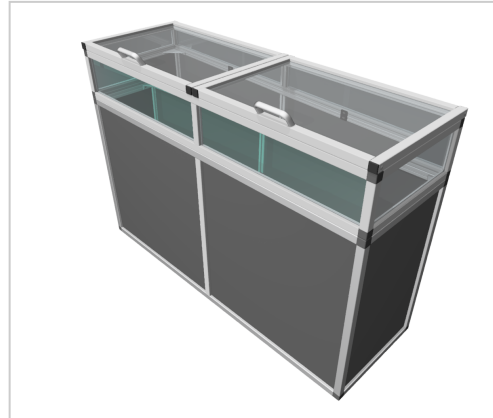

Cold Frame Top aluline 200 x 50 cm

Product number 1012565

Weight 40kg

Product description

You want your raised bed with our cold frame top, no problem with our tops

- easy to put on and screw on
- with brackets folding with ergonomic handles and set-up supports
- modern and smart design meets your requirements
- 25 years of experience
- 30 x 30 mm anodised aluminium profiles
- UV-resistant double-webbed sheets with 10-year manufacturer's guarantee
- 30 x 30 mm anodised aluminium profiles
- high-strength hinges
- Mechanical engineering quality

Product properties

Wide 50 cm

Length 200 cm

More images