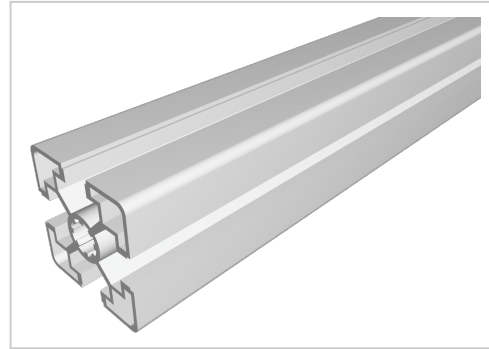

Profile 45x45 light natural-10

Product number PB-1210 SN2000
Weight 3.097kg
Length 2000mm

Product description

The profiles in pitch 45 with groove 10 are suitable for assemblies of all kinds. Due to the different profile geometries, the material requirements can be adapted to the application. The grooves are designed for M8 screws.
Delivery length 2000 mm

Compatible with Bosch 3 842 992 425

Product properties

Material	Al Mg Si 0.5 F25, artificially aged
Anodised	E6EV1 10-15 µm silver
Tolerances	EN 12020-2
Compatible with	Bosch
Nutauszugskraft	F=7.000 N
Breite Profil	45 mm
Höhe Profil	45 mm
Groove shape	Open grooves
Delivery unit	Rods
Series	Series 45-10
Profile length	2000 mm bar
Contour	Square
Execution	light
Colour	natural
Modular dimension	Modular dimension 45
Size	45x45 mm